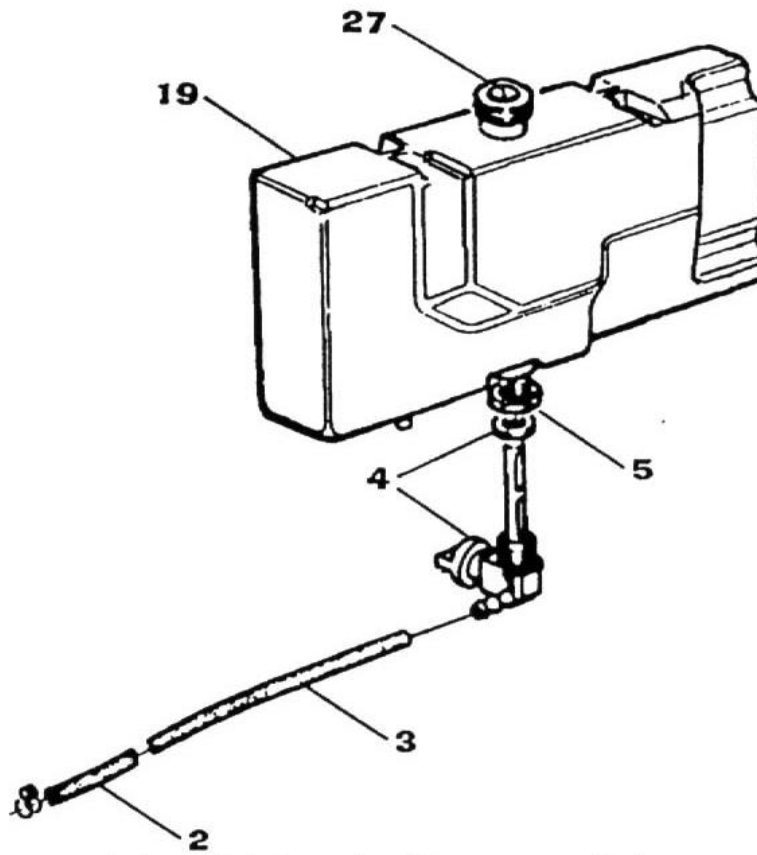

Fuel Tank Assembly

Fuel Tank Assembly

REF	PART NUMBER	DESCRIPTION	PRICE	REF	PART NUMBER	DESCRIPTION	PRICE
01	101254050	TANK ASSY.	\$ 52.64	05	6023030	NUT	N/A
02	6086010	SPRING	N/A	19	101302550	FUEL TANK	N/A
03	101043970	TUBE	\$ 2.16	27	101302560	TANK CAP	\$ 4.89
04	101302570	TAP, FUEL	\$ 16.68				